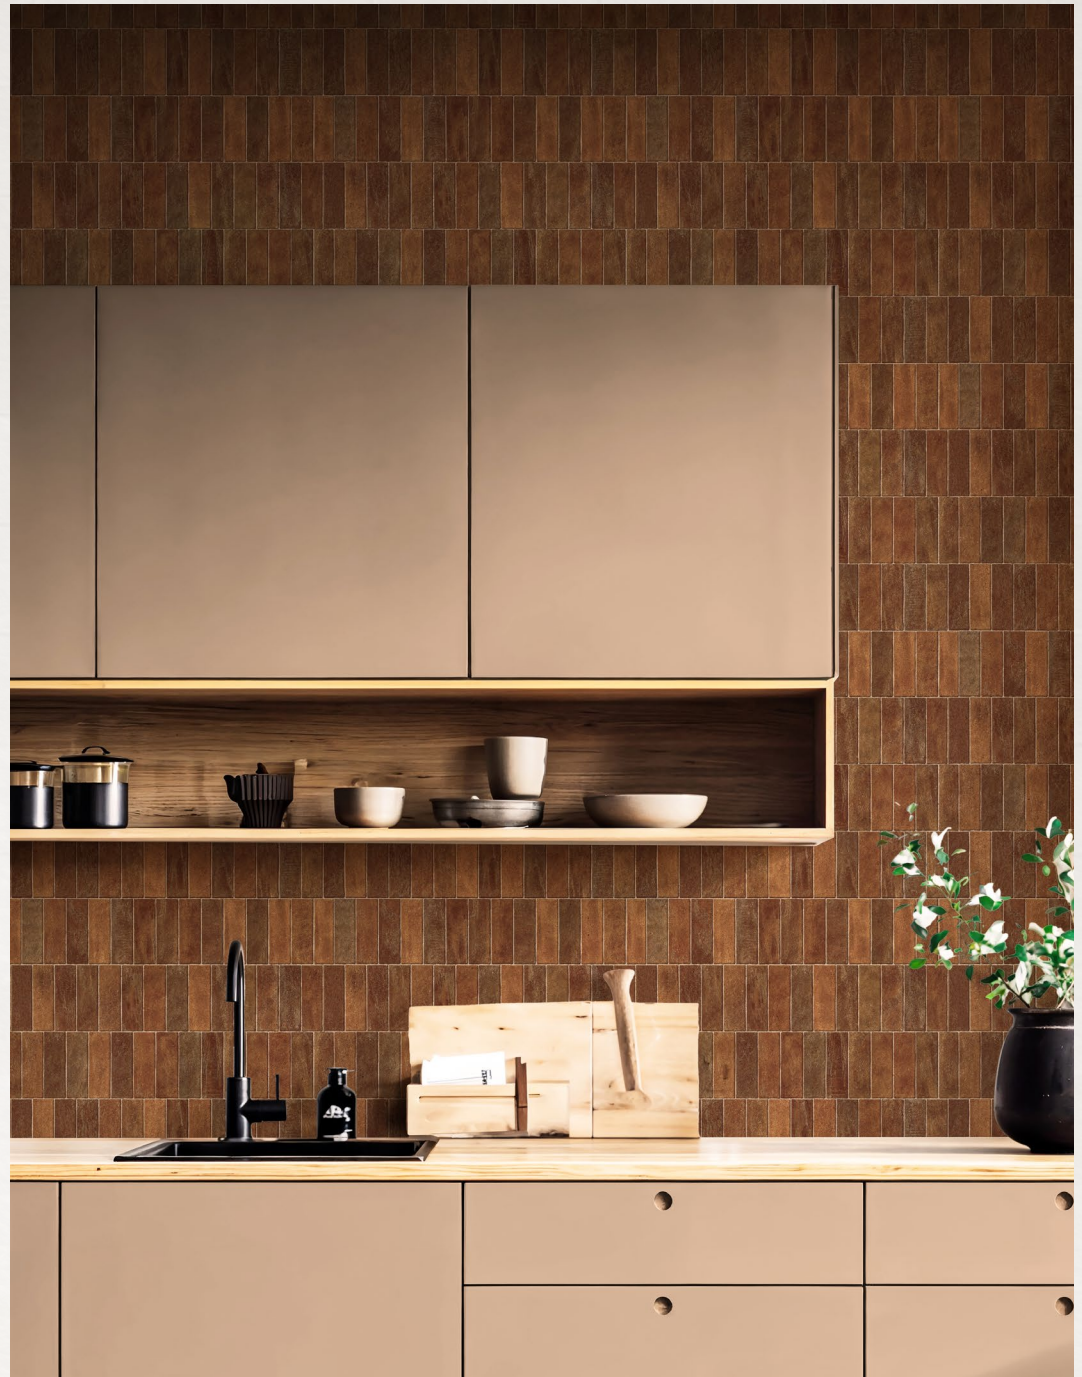

## Carmona

COLOR WAYS

25426-03-MG

25426-05-MG

25426-06-MG

DIMENTION  
124 x 250 CM

# Zellige Tiles

Zellige-inspired surfaces celebrate handcrafted imperfection. Uneven tile rhythm, tonal variation and soft glazed effects bring warmth and movement to interiors. This category translates the charm of handmade tiles into practical decor surfaces, offering character without the limitations of real tile installation. It works especially well for kitchens, bathrooms, cafés, backsplashes, feature panels and boutique interior spaces.